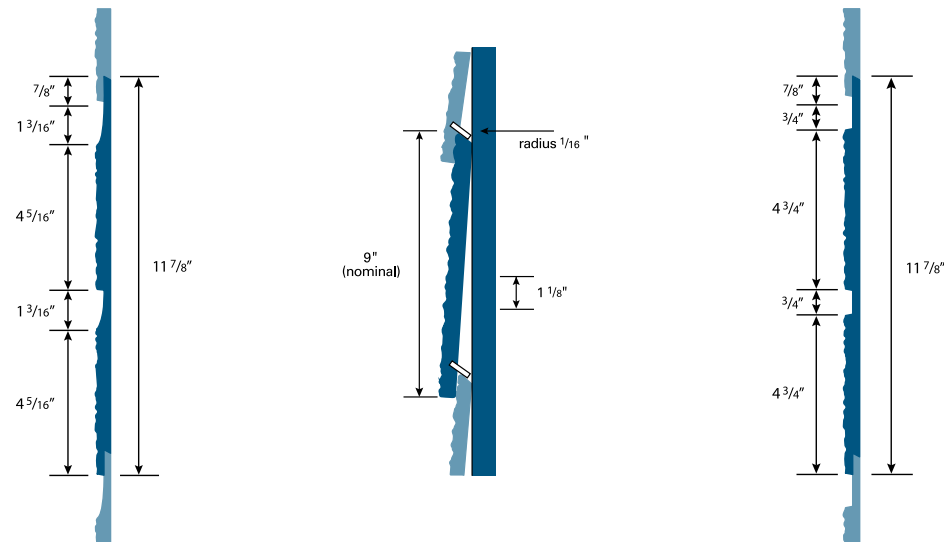

{ Complete Your Look }

Accessories

Complete the look of your home with LP® SmartSide® trim. A full line of aluminum accessories is also available at your local CanExel® dealer to complement your chosen style. See Ipsmartside.com for details regarding our trim products.

The LP CanExel System

Length	Nominal Width	Nominal Thickness
Ridgewood D-5™		
12 ft. (3.66 m)	12 in. (30.48 cm)	7/16 in. (1.11 cm)
Ced'R-Vue®		
12 ft. (3.66 m)	9 in. (22.86 cm)	3/8 in. (0.95 cm)
UltraPlank™		
12 ft. (3.66 m)	12 in. (30.48 cm)	7/16 in. (1.11 cm)

Ridgewood D-5™	Ced'R-Vue®	UltraPlank™