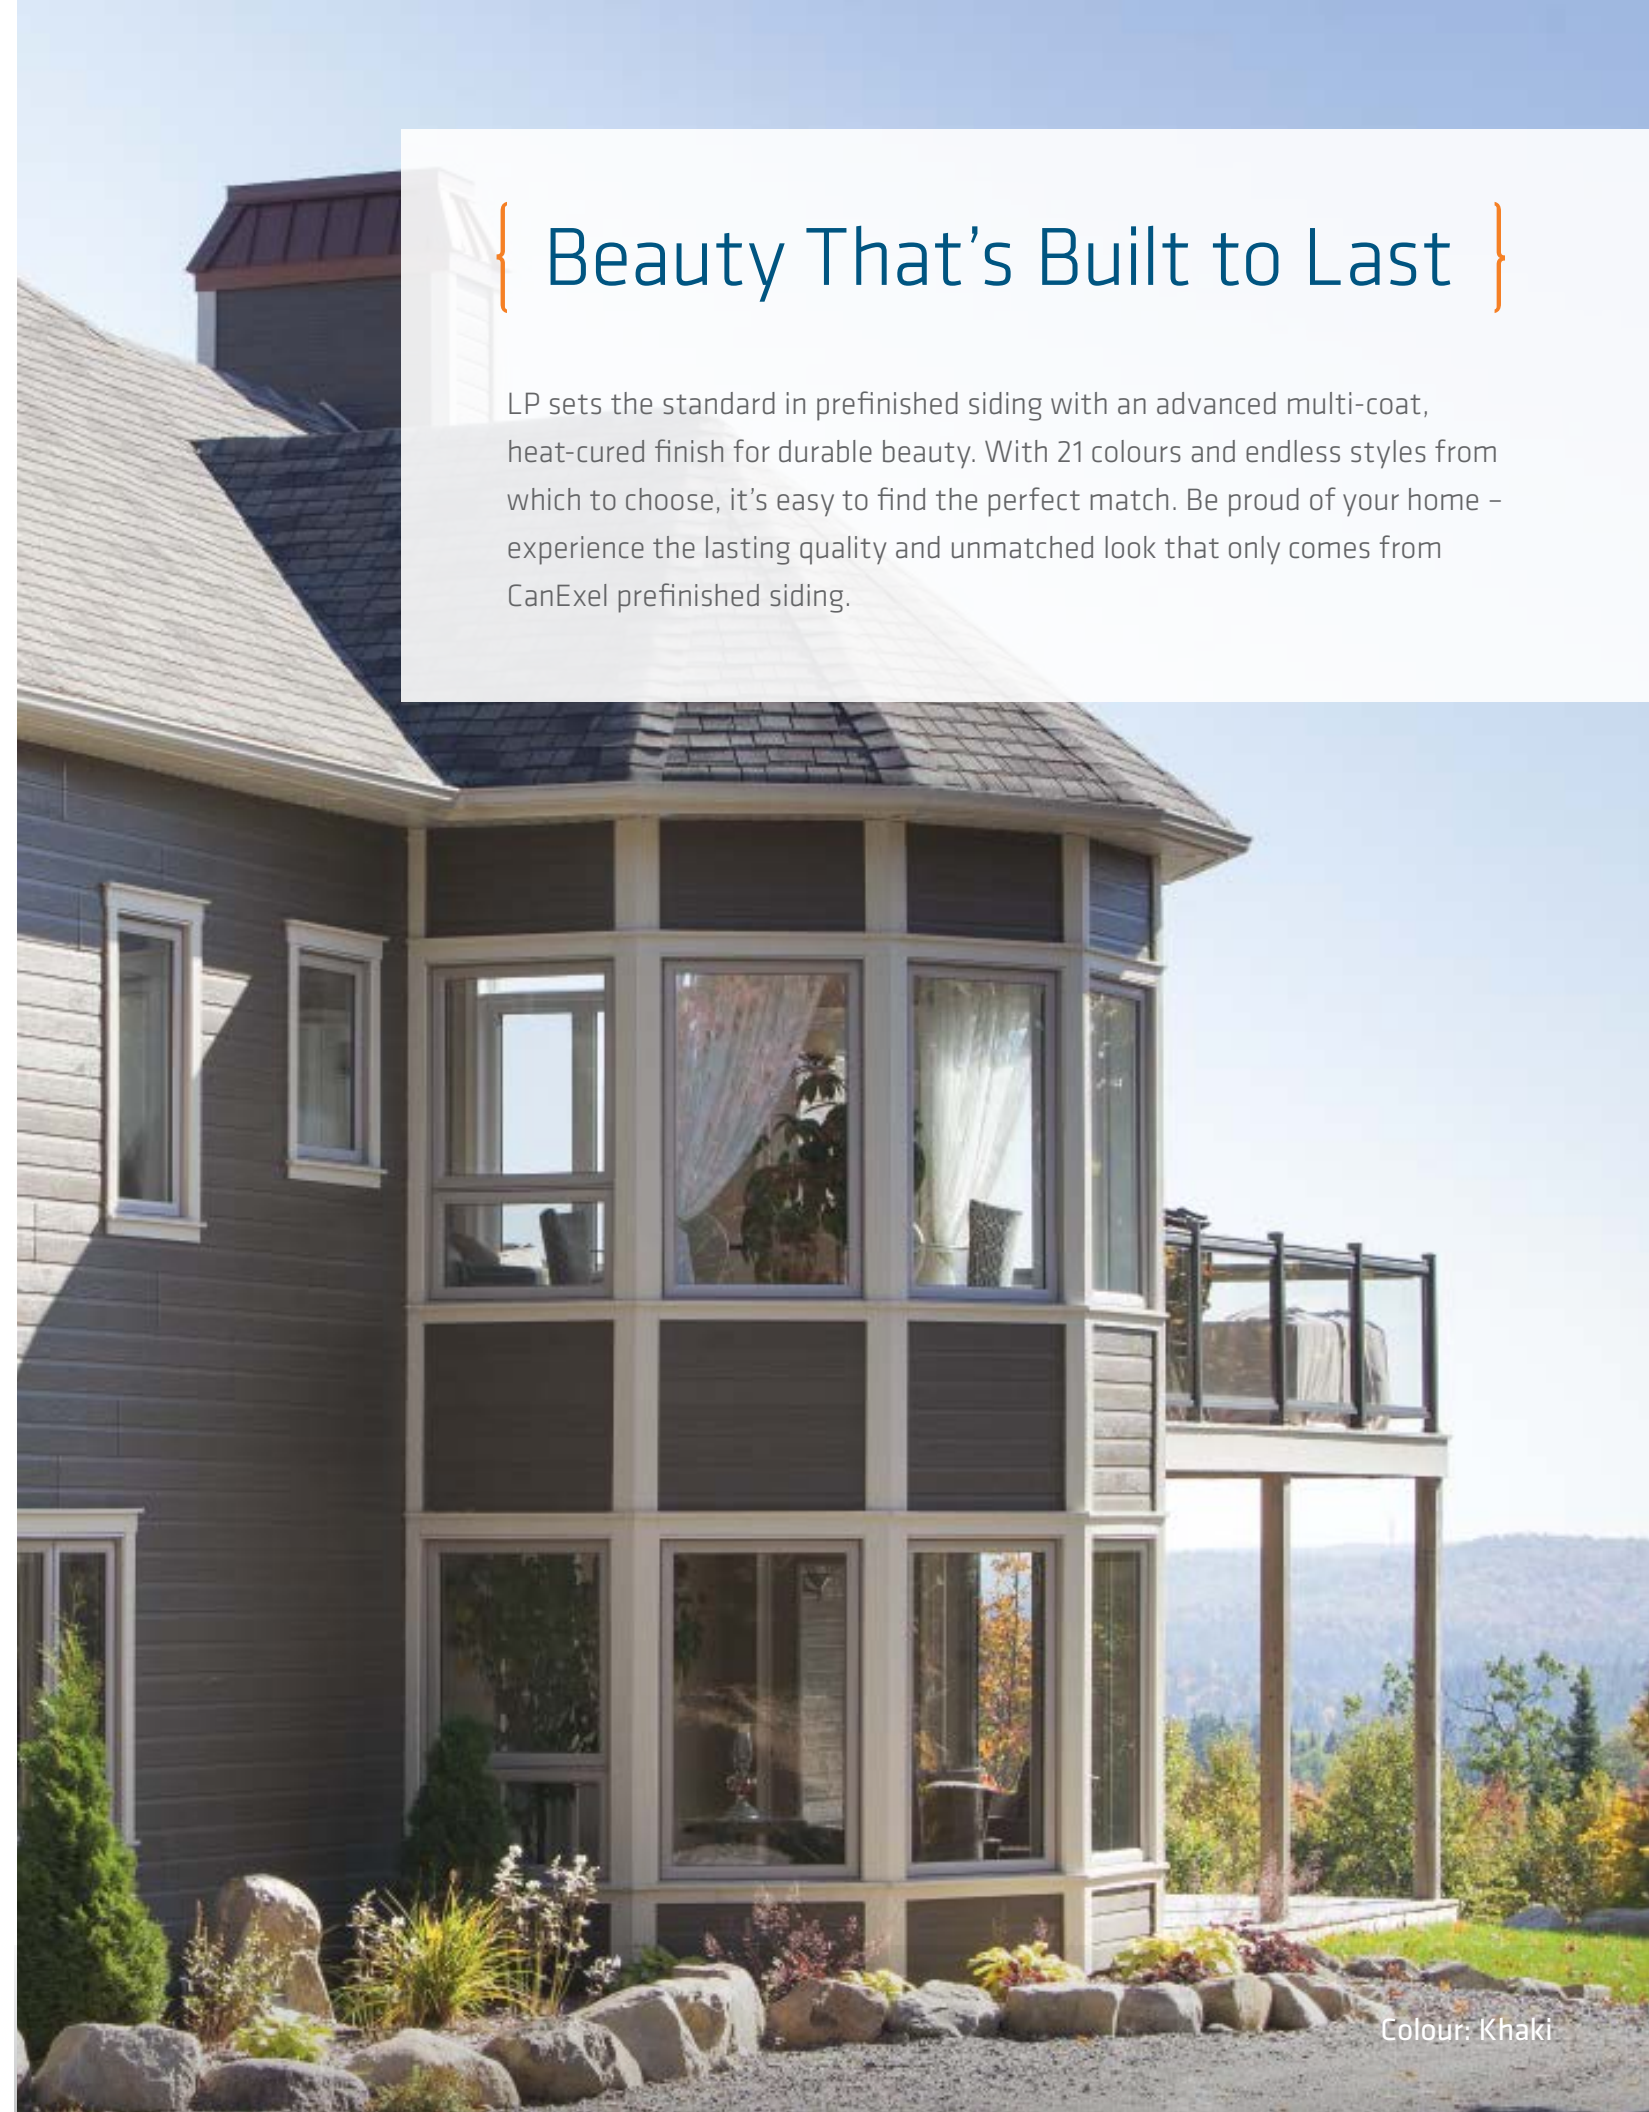

Visit www.canexel.ca to learn more.

Coastline gives the feeling of a fresh, sandy day on the beach with a touch of cool ocean mist in the air.

Visit www.canexel.ca to learn more.

Blending in with your natural environment is a great way to bring the outdoors closer to home. **River Rock** can help you achieve this for your own home.

Visit www.canexel.ca to learn more.

Somewhat of a chameleon – embracing the attributes of both warmer and cooler colours – **Cream** is a homeowner's dream!

Visit www.canexel.ca to learn more.

Sandalwood brings your home to life with the warm, inviting tones of this natural wood colour.

Visit www.canexel.ca to learn more.

Everyone loves **Khaki** ... including your home! Discover its versatility and help bring out your home's natural surroundings.

Visit www.canexel.ca to learn more.

Invite calm with **Cliffside** and enjoy natural earth tones that bring homes and nature together in harmony.

Visit www.canexel.ca to learn more..

{ Beauty That's Built to Last }

LP sets the standard in prefinished siding with an advanced multi-coat, heat-cured finish for durable beauty. With 21 colours and endless styles from which to choose, it's easy to find the perfect match. Be proud of your home – experience the lasting quality and unmatched look that only comes from CanExel prefinished siding.

Colour: Khaki